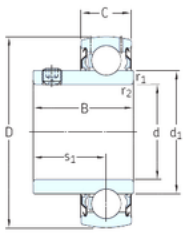

TAIWAY Industry CO.,LTD.

YAT

35 mm x 72 mm x 42,9 mm SKF YAR207-2F
deep groove ball bearings

Bearing No. YAR207-2F

| | |
|-------------------------------|---------------|
| Size | 35x72x42.9 mm |
| Bore Diameter | 35 mm |
| Outer Diameter | 72 mm |
| Width | 42,9 mm |
| d | 35 mm |
| D | 72 mm |
| B | 42,9 mm |
| C | 19 mm |
| d1 | 46,1 mm |
| r1 min. | 1 mm |
| r2 min. | 1 mm |
| s1 | 25,4 mm |
| Weight | 0,41 Kg |
| Basic dynamic load rating (C) | 25,5 kN |
| Basic static load rating (C0) | 15,3 kN |
| Fatigue load limit (Pu) | 0,655 |

YAR207-2F Bearing 2D drawings and 3D CAD models