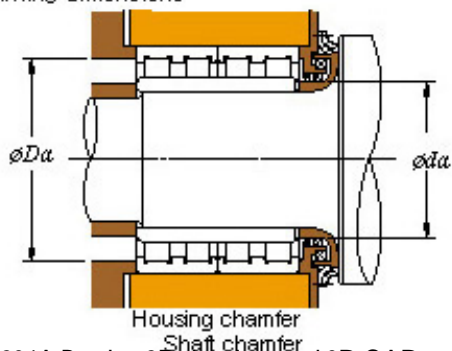

■ Mounting dimensions

53FC37234A Bearing 2D drawings and 3D CAD models

53FC37234A KOYO Four-row cylindrical roller bearings

Bearing No. 53FC37234A

Bearing No.	53FC37234A
d	265
D	370
B	234
r(min)	1.5
Cr	2460
C0r	4910
Cu	536
Fw	292
C	234
r1(min)	1.5
da(min)	274
Da(max)	361
Da(min)	346
ra(max)	1.5
rb(max)	1.5
(Refer.)Mass(kg)	76.3