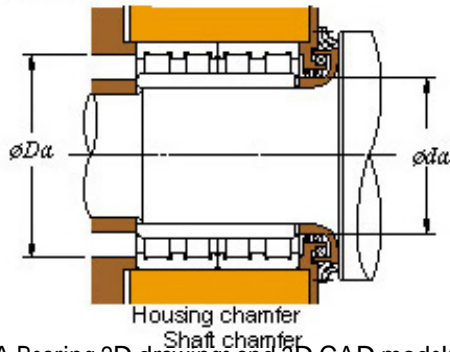

■ Mounting dimensions

313823A Bearing 2D drawings and 3D CAD models

313823A KOYO Four-row cylindrical roller bearings

Bearing No. 313823A

Bearing No.	313823A
d	260
D	370
B	220
r(min)	3
Cr	2340
C0r	4480
Cu	497
Fw	290
C	220
r1(min)	3
da(min)	274
Da(max)	356
Da(min)	346
ra(max)	2.5
rb(max)	2.5
(Refer.)Mass(kg)	75.0