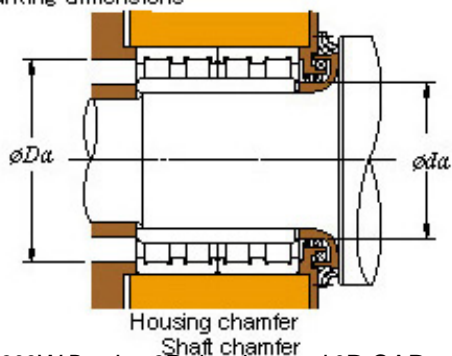

TAIWAY Industry CO.,LTD.

■ Mounting dimensions

52FC37268W Bearing 2D drawings and 3D CAD models

52FC37268W KOYO Four-row cylindrical roller bearings

Bearing No. 52FC37268W

Bearing No.	52FC37268W
d	260
D	368
B	268
r(min)	2.1
Cr	2940
C0r	5990
Cu	645
Fw	288
C	268
r1(min)	2.1
da(min)	272
Da(max)	356
Da(min)	344
ra(max)	2
rb(max)	2
(Refer.)Mass(kg)	89.9