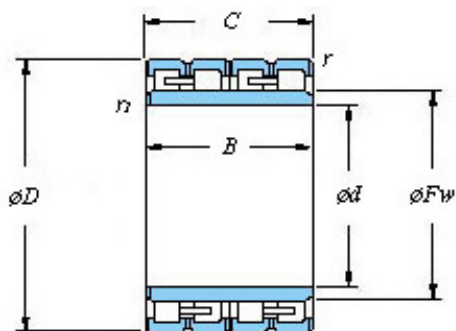

TAIWAY Industry CO.,LTD.

■ Mounting dimensions

52FC37268W Bearing 2D drawings and 3D CAD models

52FC37268W KOYO Four-row cylindrical roller bearings

Bearing No. 52FC37268W

Bearing No.	52FC37268W
d	260
D	368
B	268
r(min)	2.1
Cr	2940
C0r	5990
Cu	645
Fw	288
C	268
r1(min)	2.1
da(min)	272
Da(max)	356
Da(min)	344
ra(max)	2
rb(max)	2
(Refer.)Mass(kg)	89.9