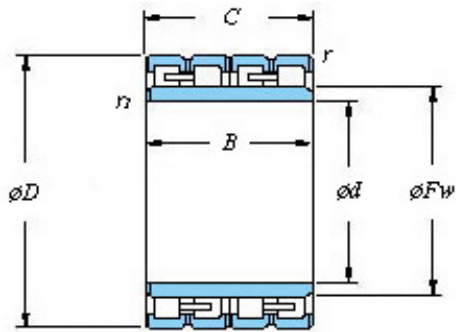

TAIWAY Industry CO.,LTD.

■ Mounting dimensions

52FC36230CW Bearing 2D drawings and 3D CAD models

52FC36230CW KOYO Four-row cylindrical roller bearings

Bearing No. 52FC36230CW

Bearing No.	52FC36230CW
d	260
D	360
B	230
r(min)	2.1
Cr	2300
C0r	4900
Cu	528
Fw	292.5
C	230
r1(min)	2.1
da(min)	272
Da(max)	348
Da(min)	340
ra(max)	2
rb(max)	2
(Refer.)Mass(kg)	69.7