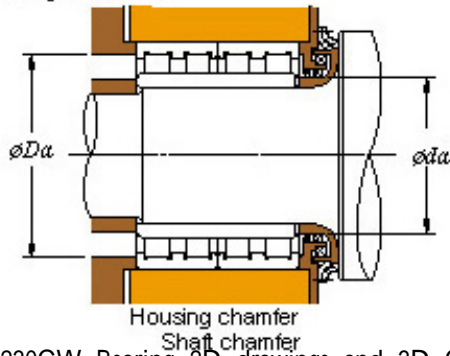

TAIWAY Industry CO.,LTD.

■ Mounting dimensions

52FC36230CW Bearing 2D drawings and 3D CAD models

52FC36230CW KOYO Four-row cylindrical roller bearings

Bearing No. 52FC36230CW

Bearing No.	52FC36230CW
d	260
D	360
B	230
r(min)	2.1
Cr	2300
C0r	4900
Cu	528
Fw	292.5
C	230
r1(min)	2.1
da(min)	272
Da(max)	348
Da(min)	340
ra(max)	2
rb(max)	2
(Refer.)Mass(kg)	69.7