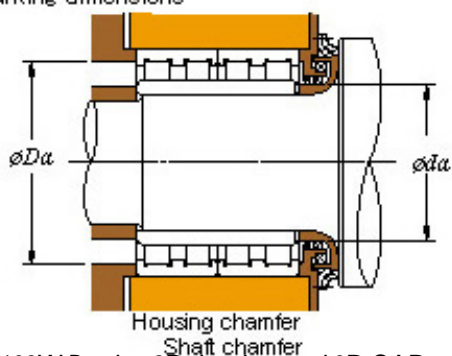

■ Mounting dimensions

52FC36192W Bearing 2D drawings and 3D CAD models

52FC36192W KOYO Four-row cylindrical roller bearings

Bearing No. 52FC36192W

Bearing No.	52FC36192W
d	260
D	360
B	192
r(min)	2.1
Cr	1880
C0r	3740
Cu	416
Fw	287
C	192
r1(min)	2.1
da(min)	272
Da(max)	348
Da(min)	335
ra(max)	2
rb(max)	2
(Refer.)Mass(kg)	59.8