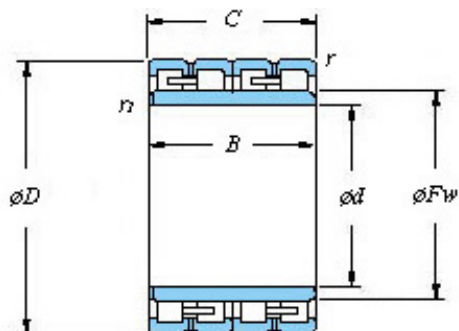

TAIWAY Industry CO.,LTD.

■ Mounting dimensions

48FC33250W Bearing 2D drawings and 3D CAD models

48FC33250W KOYO Four-row cylindrical roller bearings

Bearing No. 48FC33250W

Bearing No.	48FC33250W
d	240
D	330
B	250
r(min)	2.1
Cr	2320
C0r	4910
Cu	546
Fw	263
C	250
r1(min)	2.1
da(min)	252
Da(max)	318
Da(min)	309
ra(max)	2
rb(max)	2
(Refer.)Mass(kg)	63.7