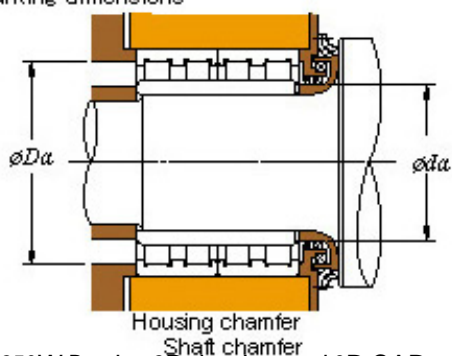

TAIWAY Industry CO.,LTD.

■ Mounting dimensions

48FC33250W Bearing 2D drawings and 3D CAD models

48FC33250W KOYO Four-row cylindrical roller bearings

Bearing No. 48FC33250W

Bearing No.	48FC33250W
d	240
D	330
B	250
r(min)	2.1
Cr	2320
C0r	4910
Cu	546
Fw	263
C	250
r1(min)	2.1
da(min)	252
Da(max)	318
Da(min)	309
ra(max)	2
rb(max)	2
(Refer.)Mass(kg)	63.7