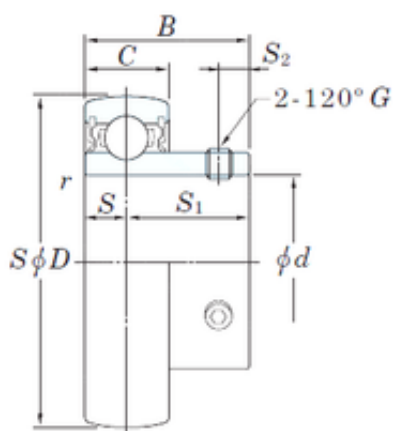

TAIWAY Industry CO.,LTD.

SKF NTN Snr NSK Koyo Insert Ball Bearing
 Sb201 Sb202 Sb203 Sb204 Sb205 Sb206 Sb207
 Sb208 Sb209 Sb210 with Plastic Pillow Blocks

Bearing No. Sb201

Size	12x40x22 mm
Bore Diameter	12 mm
Outer Diameter	40 mm
Width	22 mm
d	12 mm
D	40 mm
B	22 mm
C	12 mm
S1	16 mm
r min.	0,6 mm
S	6 mm
S2	4 mm
Thread (G)	M5 × 0,5
Weight	0,1 Kg
Basic dynamic load rating (C)	9,55 kN
Basic static load rating (C0)	4,8 kN

Sb201 Bearing 2D drawings and 3D CAD models